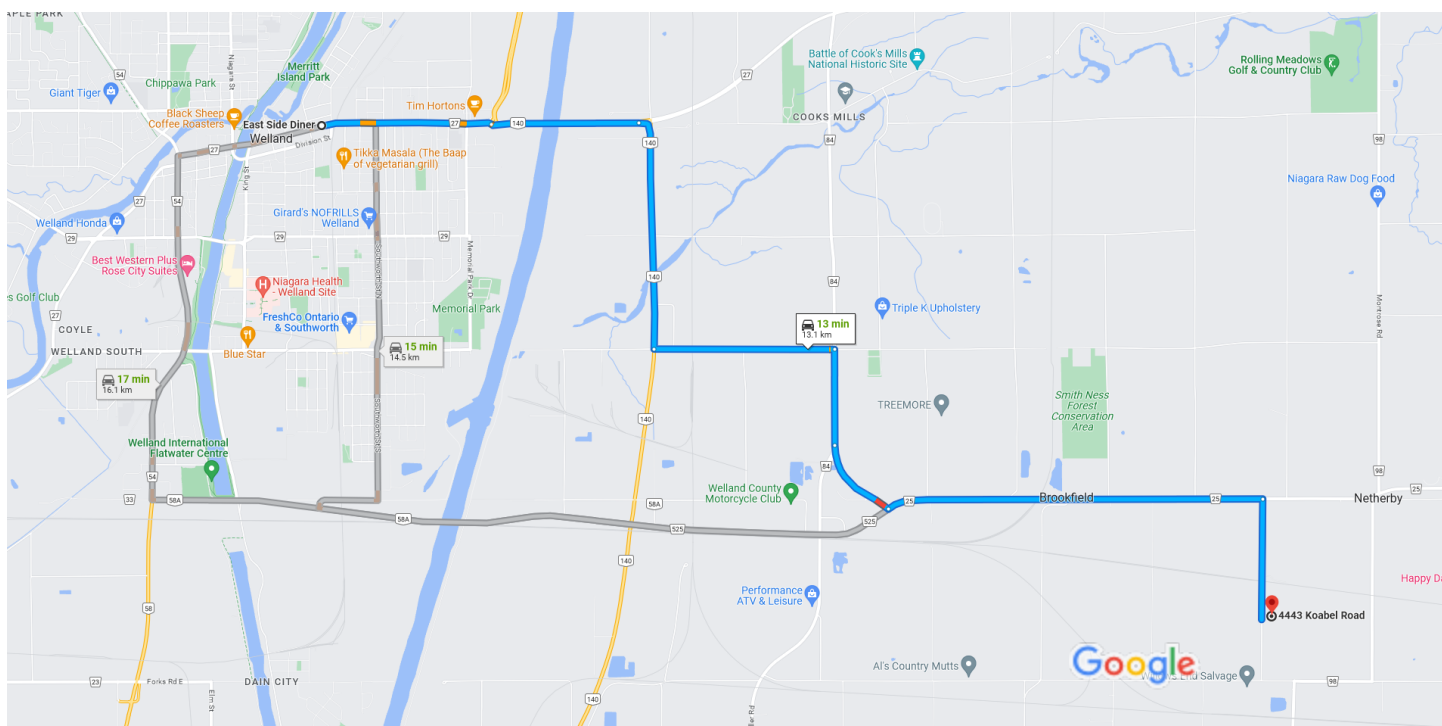

East Side Diner, 268 E Main St, Welland, ON L3B 3W9 to 4443 Koabel Rd, Port Colborne, ON L0S 1S0

Drive 13.1 km, 13 min

Map data ©2023 Google 500 m

**East Side Diner**

268 E Main St, Welland, ON L3B 3W9

**Take ON-140 S to Ridge Rd**

- 6 min (5.1 km)
  - ↑ 1. Head east on E Main St/Regional Rd 27 toward Ross St
  - 1.6 km
  - 🔄 2. At the roundabout, take the 1st exit onto ON-140
  - 1.4 km
  - ➡ 3. Turn right onto ON-140 S (signs for Port Colborne)
  - 2.2 km
  - ← 4. Turn left onto Ridge Rd
  - 2 min (1.7 km)

**Take Regional Rd 25 to S Koabel Rd in Niagara Falls**

- 4 min (5.2 km)
  - ➡ 5. Turn right onto Doan's Ridge Rd/Regional Rd 84
  - 900 m
  - ↙ 6. Slight left onto Doan's Ridge Rd/Regional Rd 25 (signs for Fort Erie)
  - 800 m

↶ 7. Turn left onto Netherby Rd/Regional Rd 25 (signs for Regional Road 25/Netherby Road/Fort Erie)  
3.5 km

↷ 8. Turn right onto S Koabel Rd  
**i** Destination will be on the left  
1 min (1.1 km)

**4443 Koabel Rd**  
Port Colborne, ON L0S 1S0